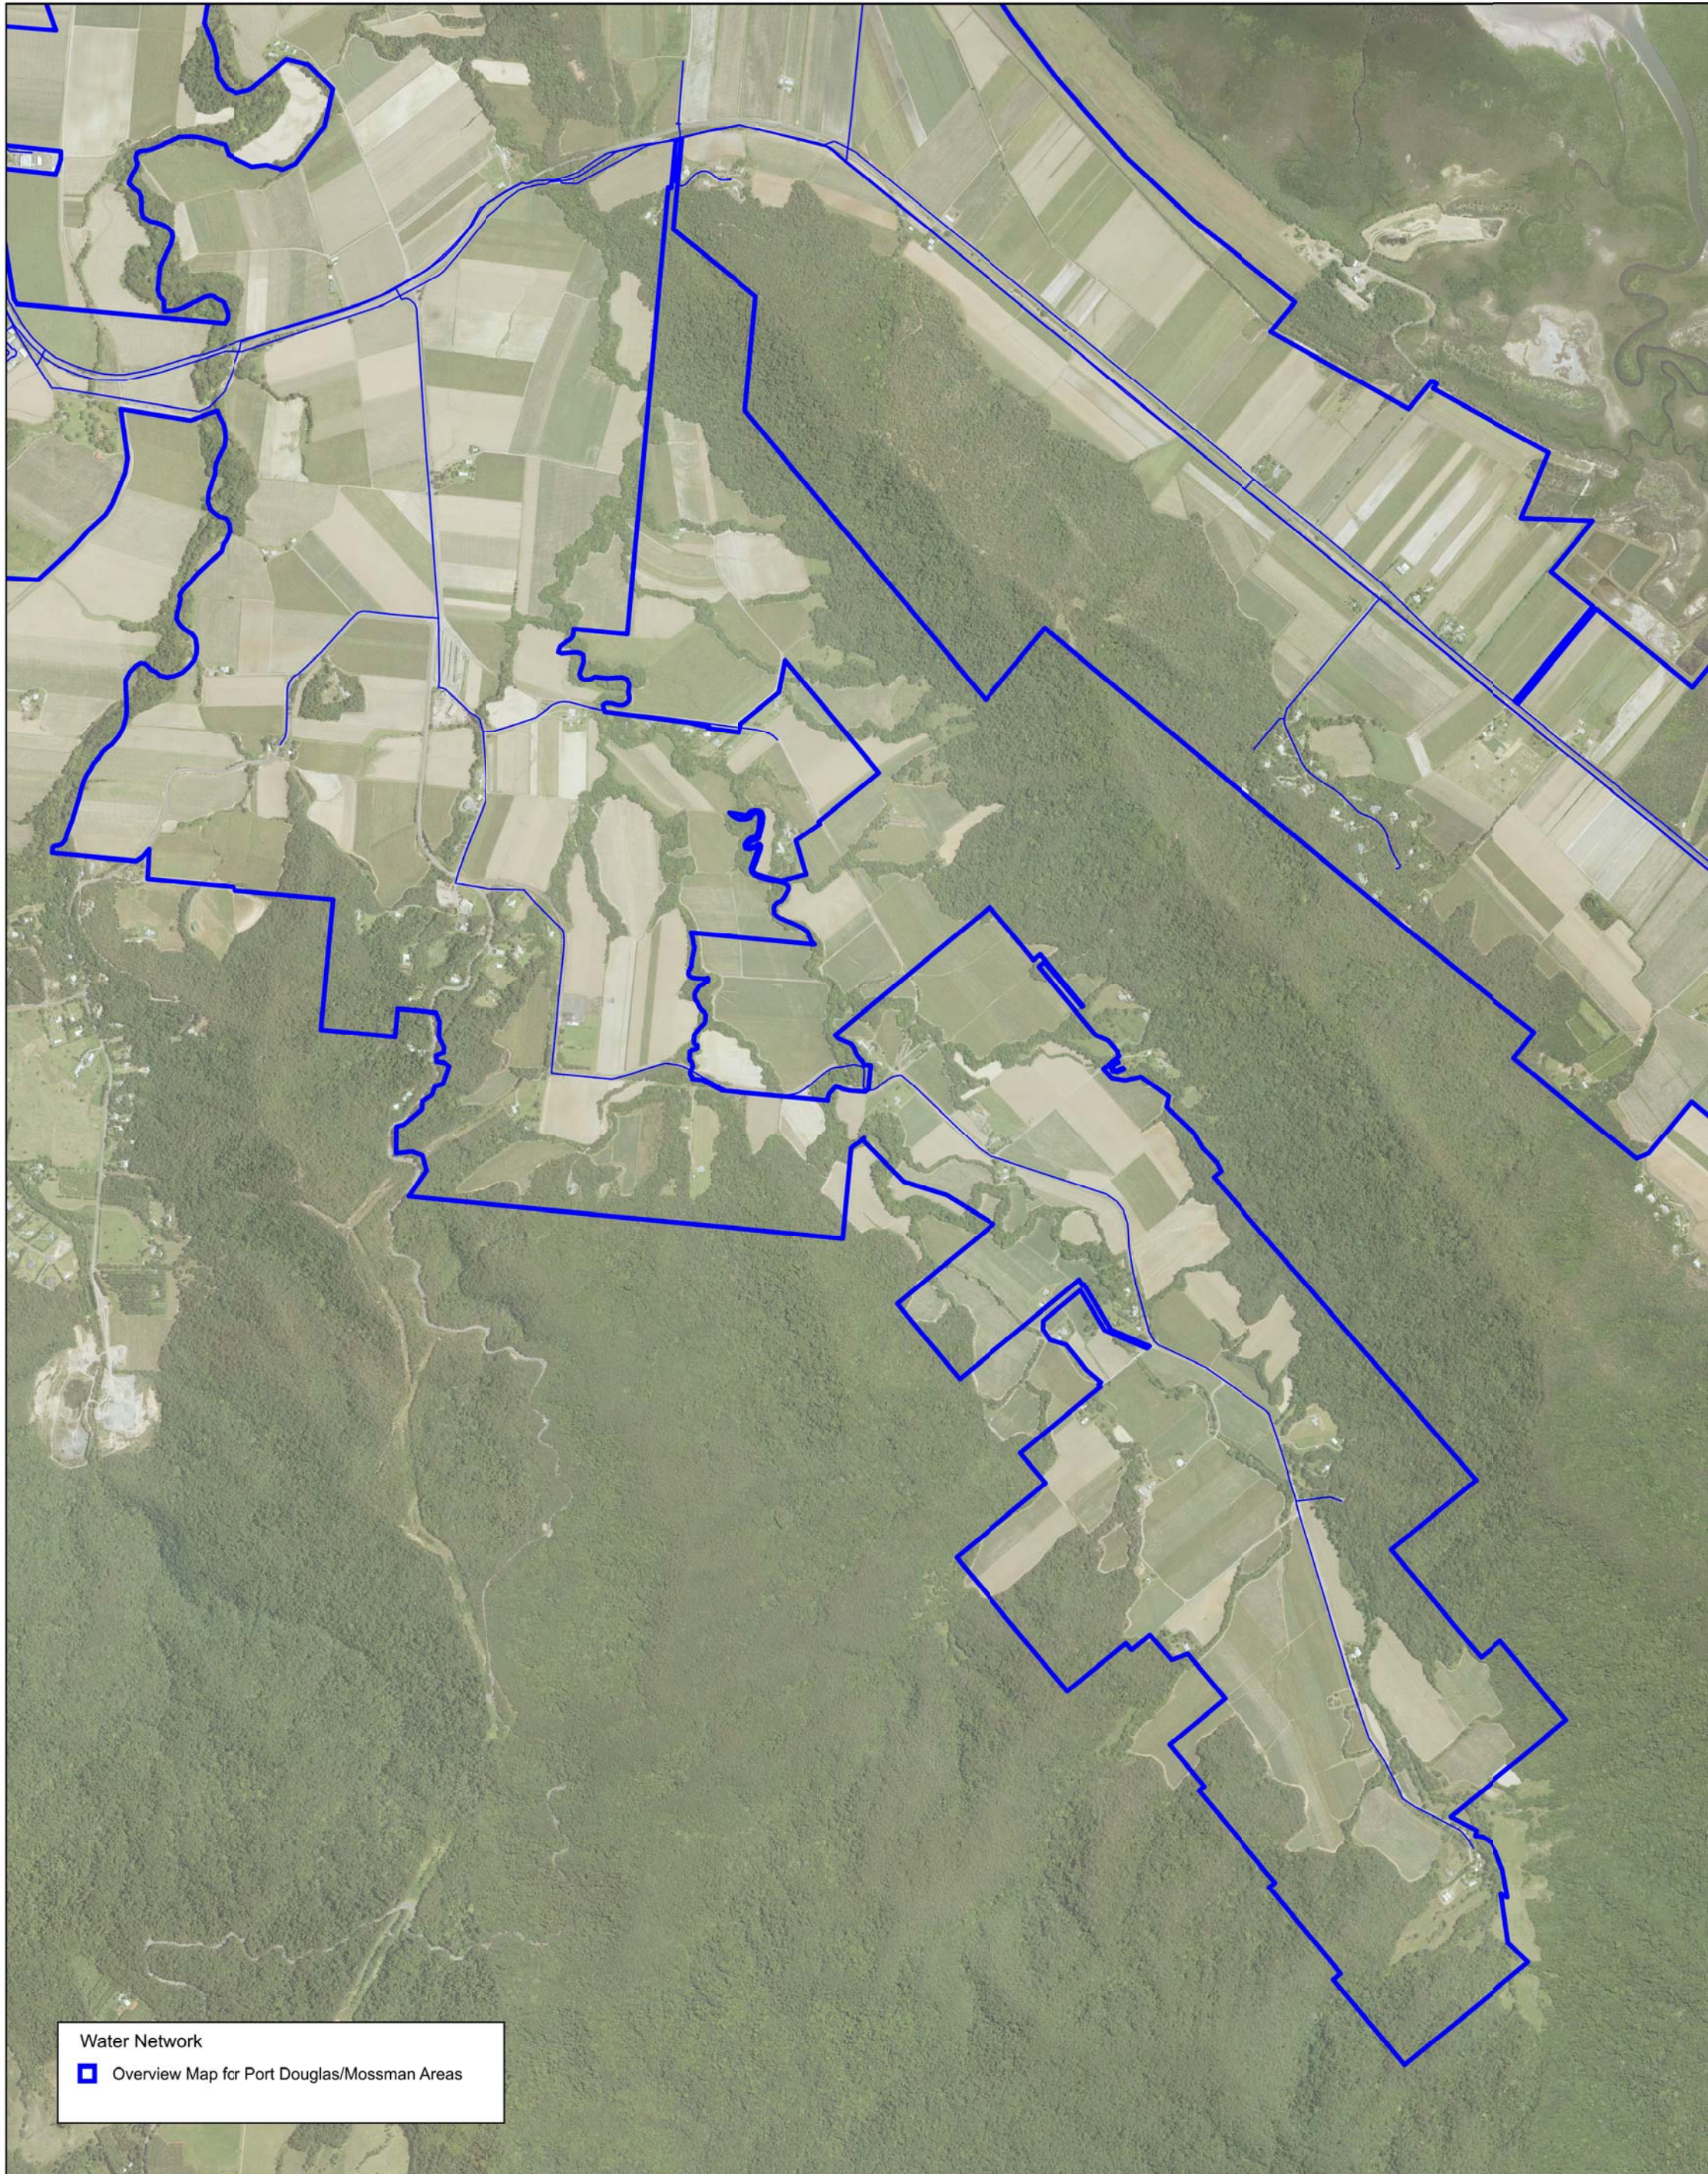

# KILLALOE AND CASSOWARY WATER NETWORK

Water Network

Overview Map for Port Douglas/Mossman Areas