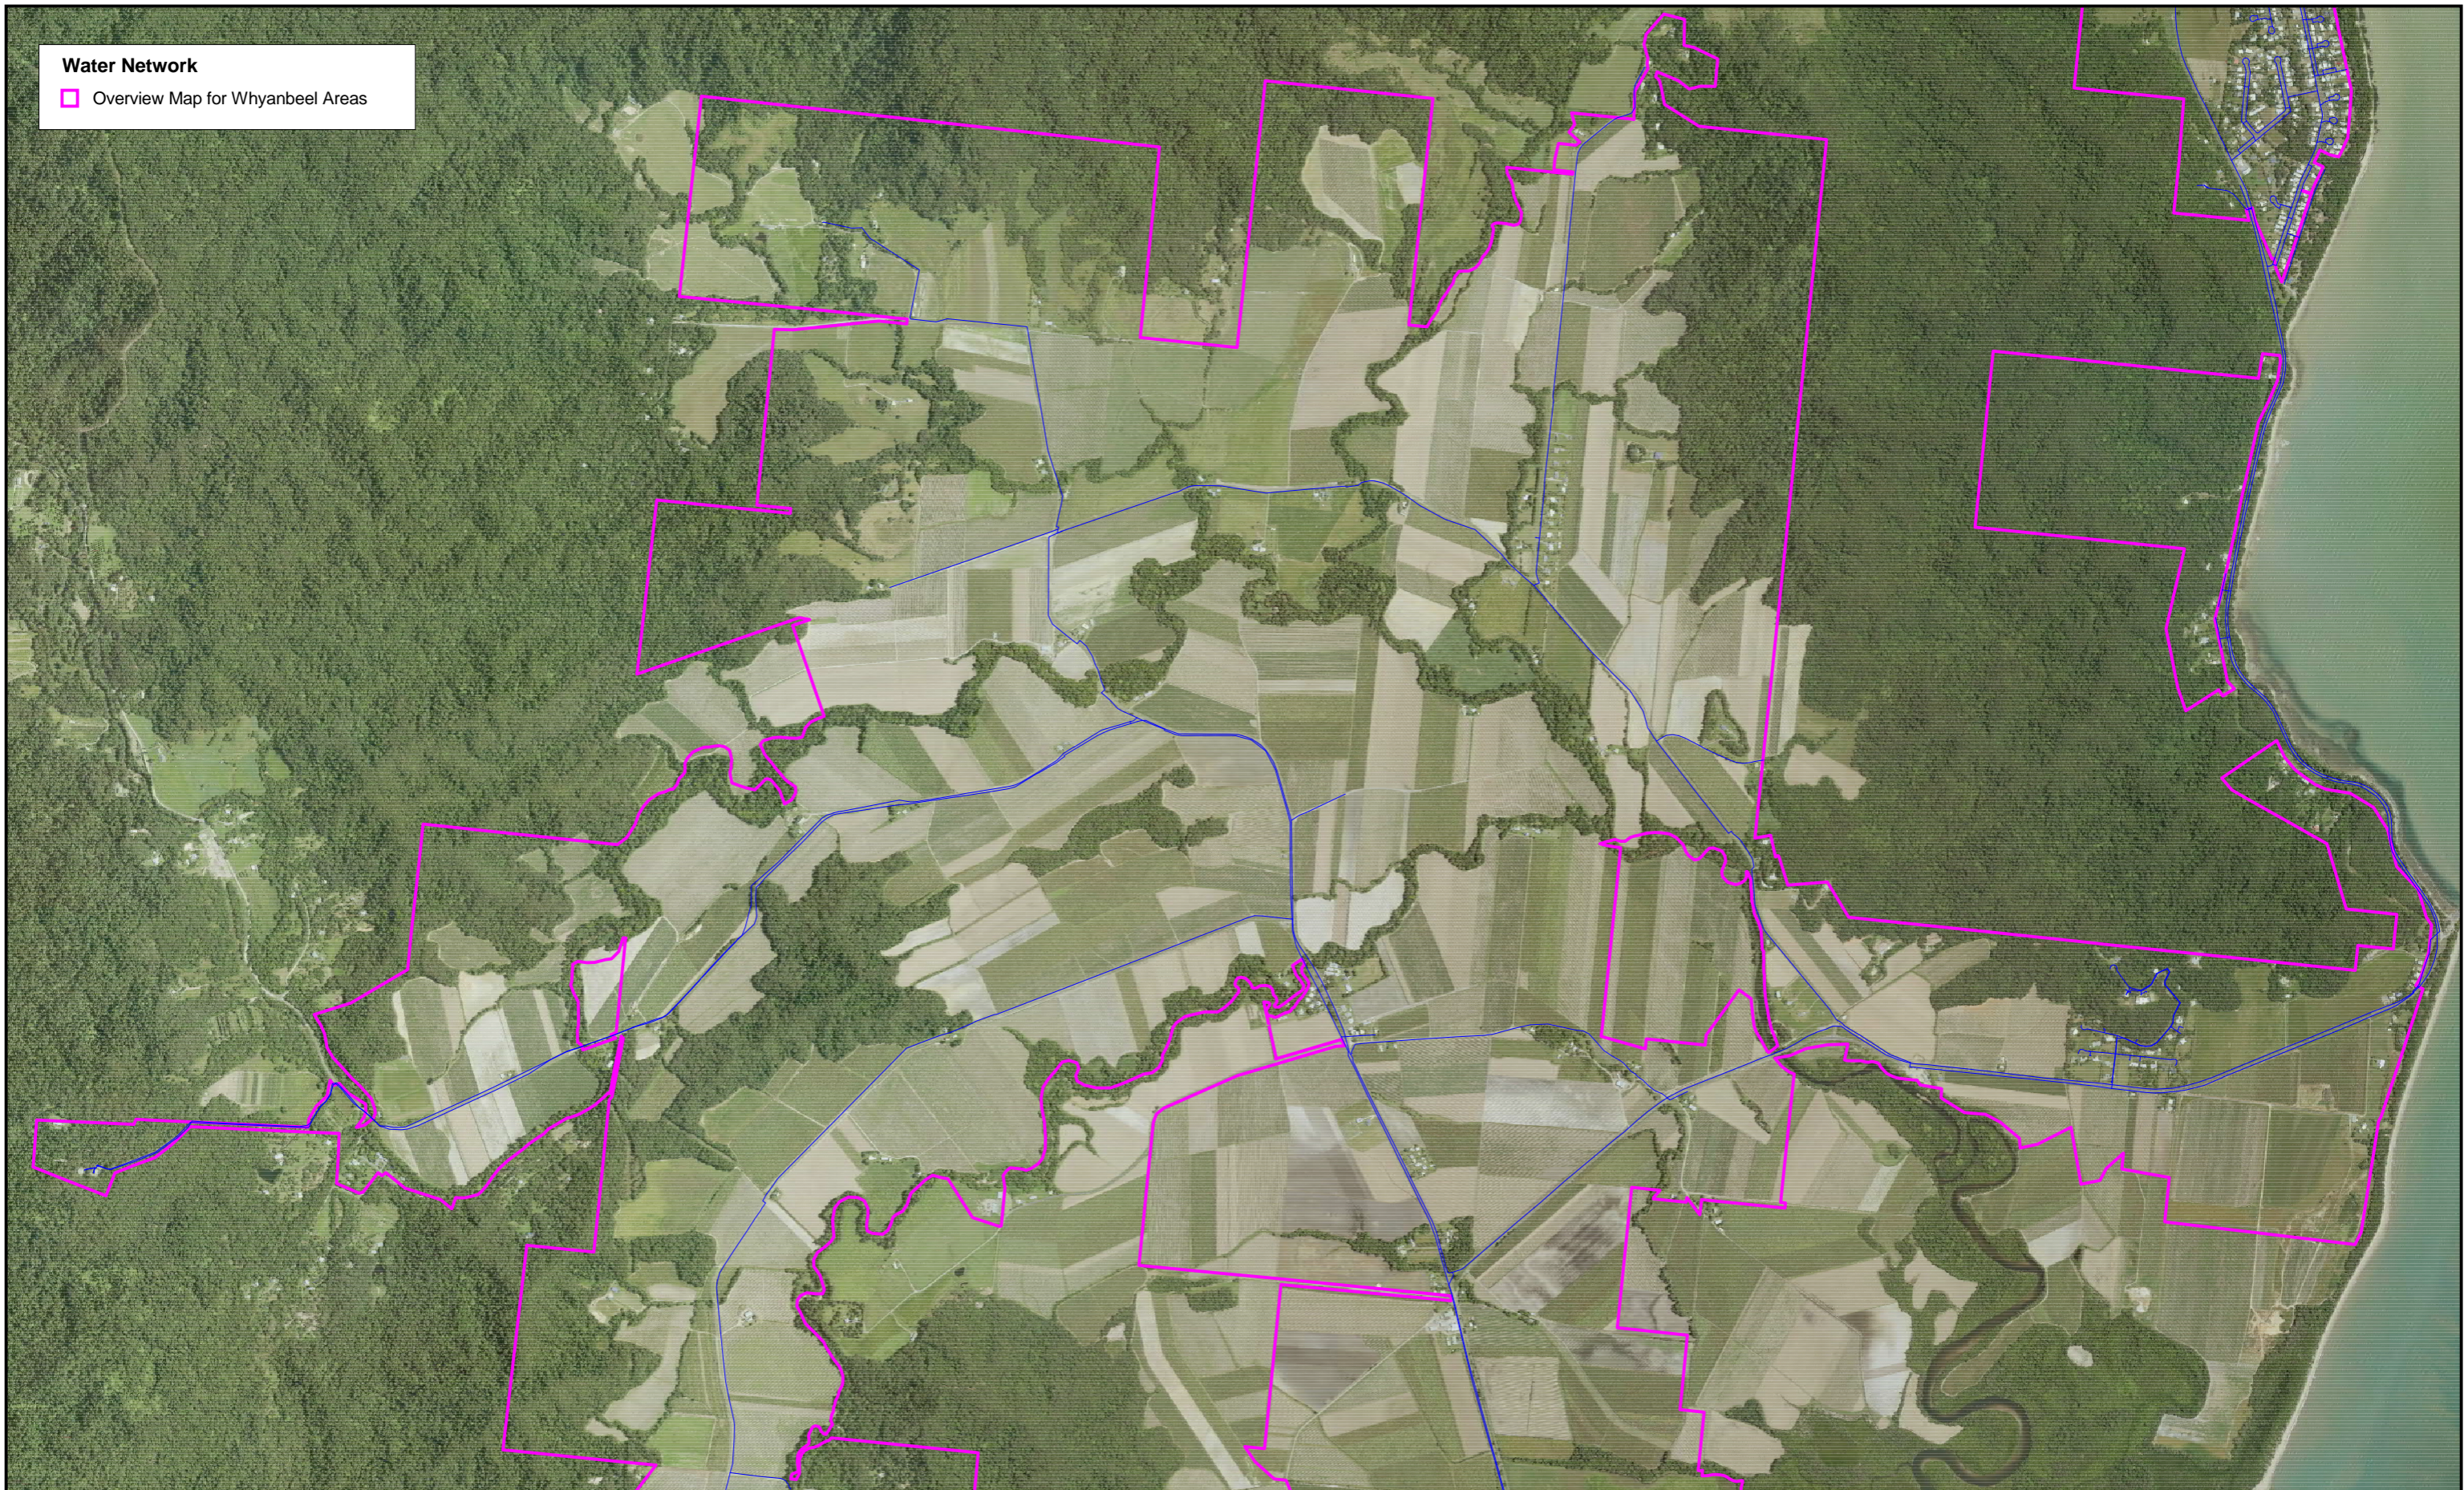

WHYANBEEL - BAMBOO, ROCKY POINT, SYNDICATE AND MIALLO WATER NETWORK

Water Network
□ Overview Map for Whyanbeel Areas