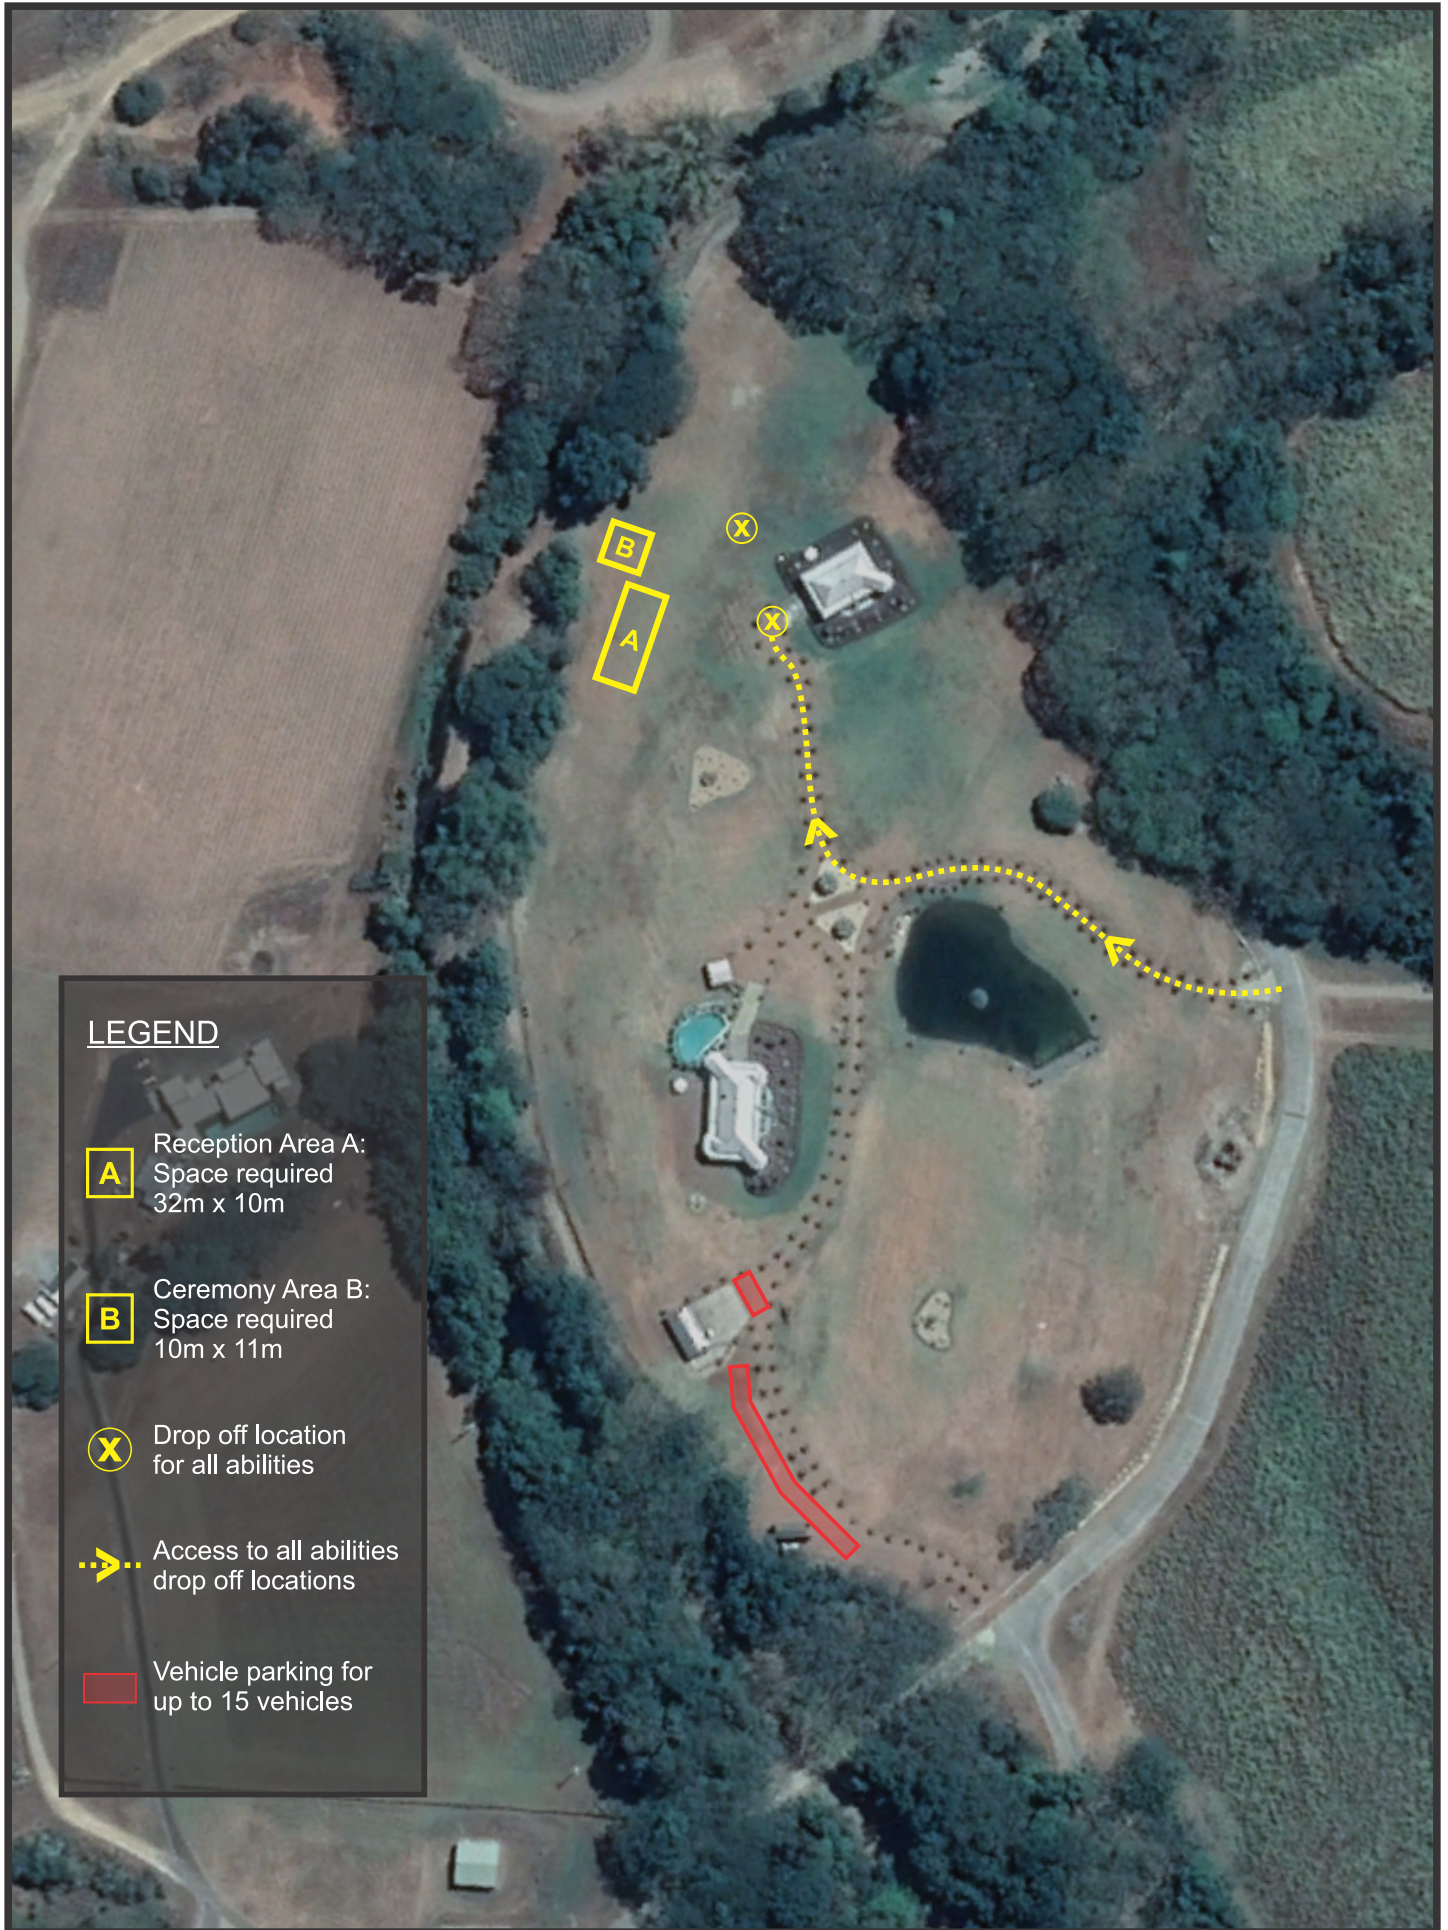

Site Layout: Lot 115 Trezise Road, Mowbray

LEGEND

A Reception Area A:
Space required
32m x 10m

B Ceremony Area B:
Space required
10m x 11m

X Drop off location
for all abilities

→ Access to all abilities
drop off locations

▭ Vehicle parking for
up to 15 vehicles