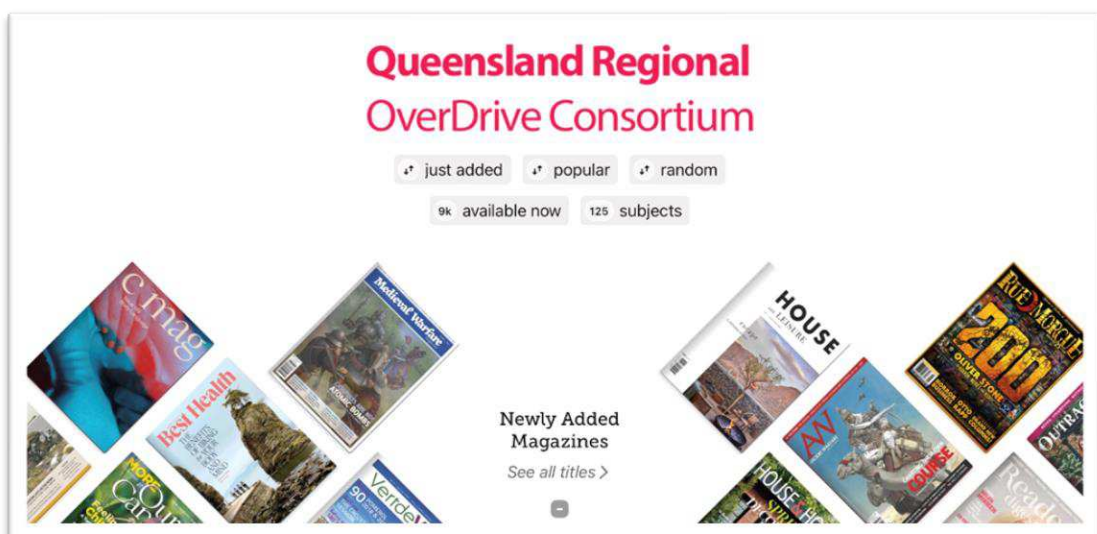

View

Expand **my account** to view current and past loans and to adjust your **settings**.

Display options are also available.

Libby app

1. Download the free app from your store

2. Short video lessons are available via the app.

3. Follow the prompts to login.

Find

Explore subjects or browse by availability.

Hints

Library membership includes access via Libby mobile app.

Refine magazines by language.

The screenshot shows a library website interface. At the top, it says "Available magazines in English in Newly Added Magazines" and "Listing 1,000 magazines". Below this is a "Preferences" section. On the right side, there is a "Refine" button with a dropdown arrow, which is highlighted with a red box. The dropdown menu is open, showing various filters: Format (1 of 1), Subject (0 of 26), Language (1 of 1), Audience (0 of 3), Supports (0 of 1), Availability (Available Now), and Sort By (Date Added). There is also a "Search Within Results..." option at the bottom of the dropdown. The main content area displays several magazine covers, including "Best Health", "Motorcycle Mojo Magazine", and "Canadian Living Special Issues".