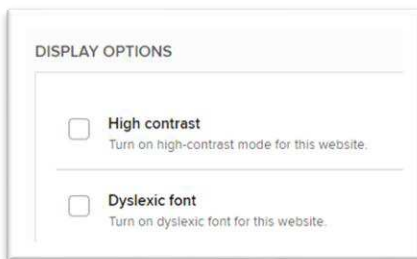

View

Expand **my account** to view current and past loans and to adjust your **settings**.

Display options are also available.

Libby app

1. Download the free app from your store

2. Short video lessons are available via the app.

3. Follow the prompts to login.

Find

Explore subjects or browse by availability.

Hints

Library membership includes access via Libby mobile app.

Refine magazines by language.

The screenshot shows a library website interface. At the top, it says "Available magazines in English in Newly Added Magazines" and "Listing 1,000 magazines". Below this is a "Preferences" section. On the right side, there is a "Refine" button with a dropdown arrow, which is highlighted with a red box. The dropdown menu is open, showing various filters: Format (1 of 1), Subject (0 of 26), Language (1 of 1), Audience (0 of 3), Supports (0 of 1), Availability (Available Now), and Sort By (Date Added). There is also a "Search Within Results..." option at the bottom of the dropdown. The main content area displays several magazine covers, including "Best Health", "Motorcycle Mojo Magazine", and "Canadian Living Special Issues".