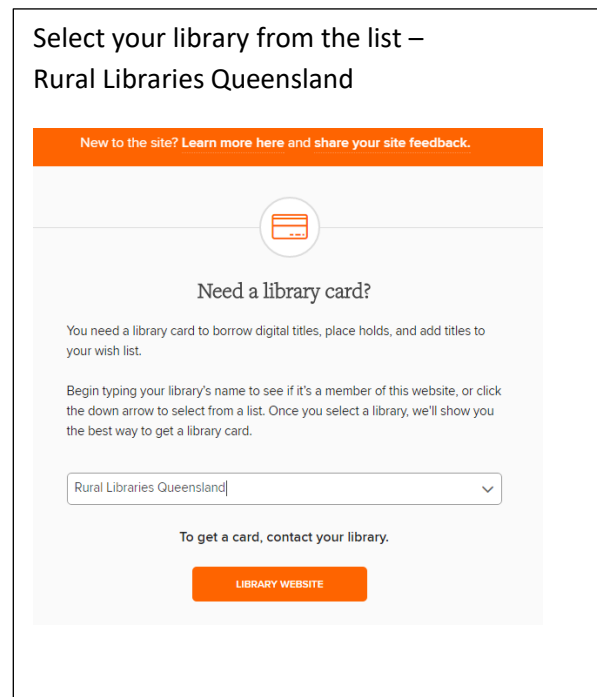

You will be prompted - Need a library card?