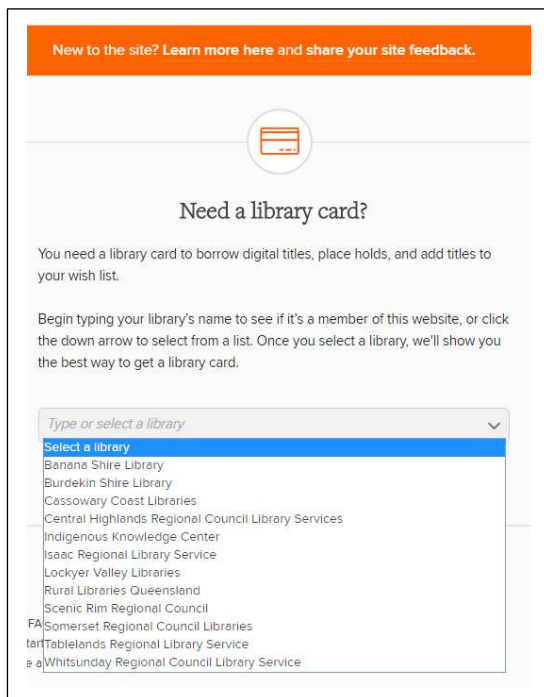

Whitsunday Regional Council Library Service

SIGN IN Cancel

5. OR sign in with Facebook

You will be prompted - Need a library card?

6. Sign in with your RLQ library card number and PIN.

7. You will receive an email from Overdrive with this information when registered: