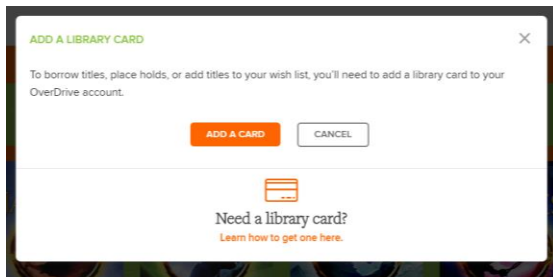

Whitsunday Regional Council Library Service

SIGN IN Cancel

5. OR sign in with Facebook

You will be prompted - Need a library card?

6. Sign in with your RLQ library card number and PIN.

7. You will receive an email from Overdrive with this information when registered: