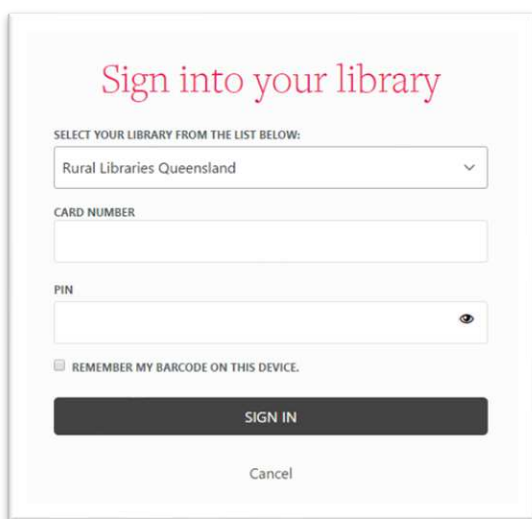

Whitsunday Regional Council Library Service

SIGN IN Cancel

5. OR sign in with Facebook

You will be prompted - Need a library card?

6. Sign in with your RLQ library card number and PIN.

7. You will receive an email from Overdrive with this information when registered:

With your OverDrive account, you can:

- Sync your reading/listening progress in the app on multiple devices.
- Save your favourite libraries in the OverDrive app and overdrive.com.
- Save searches so you can rerun them with a single click on overdrive.com.

View

Expand **my account** to view current and past loans and to adjust your **settings**.

Display options are also available.

Libby app

1. Download the free app from your store

2. Short video lessons are available via the app.