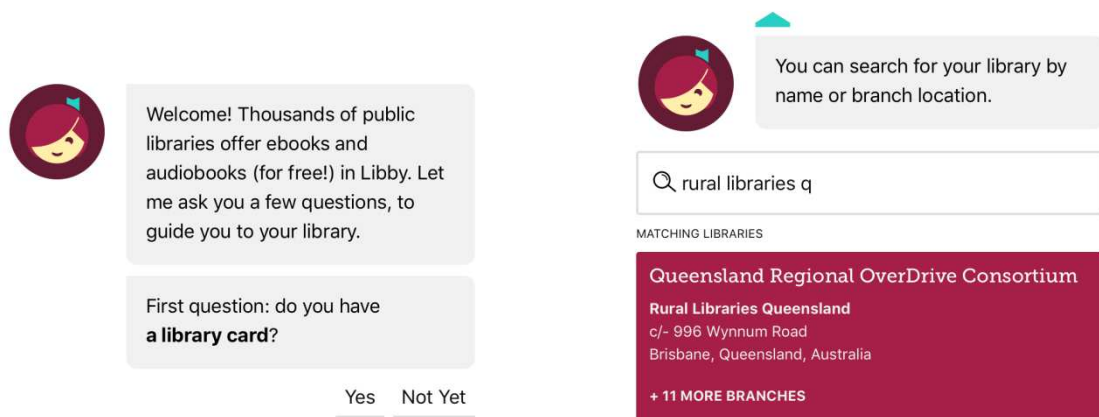

View

Expand **my account** to view current and past loans and to adjust your **settings**.

Display options are also available.

Libby app

1. Download the free app from your store

2. Short video lessons are available via the app.

3. Follow the prompts to login.

Find

Explore subjects or browse by availability.

Hints

Library membership includes access via Libby mobile app.

Refine magazines by language.

The screenshot shows a library website interface. At the top, it says "Available magazines in English in Newly Added Magazines" and "Listing 1,000 magazines". Below this is a "Preferences" section. On the right side, there is a "Refine" button with a dropdown arrow, which is highlighted with a red box. The dropdown menu is open, showing various filters: Format (1 of 1), Subject (0 of 26), Language (1 of 1), Audience (0 of 3), Supports (0 of 1), Availability (Available Now), and Sort By (Date Added). There is also a "Search Within Results..." option at the bottom of the dropdown. The main content area displays several magazine covers, including "Best Health", "Motorcycle Mojo Magazine", and "Canadian Living Special Issues".

The screenshot shows a search filter box. It has a back arrow and the text "Search Within Results...". Below this is a text input field containing the word "Australia". To the right of the input field is a "Search" button.